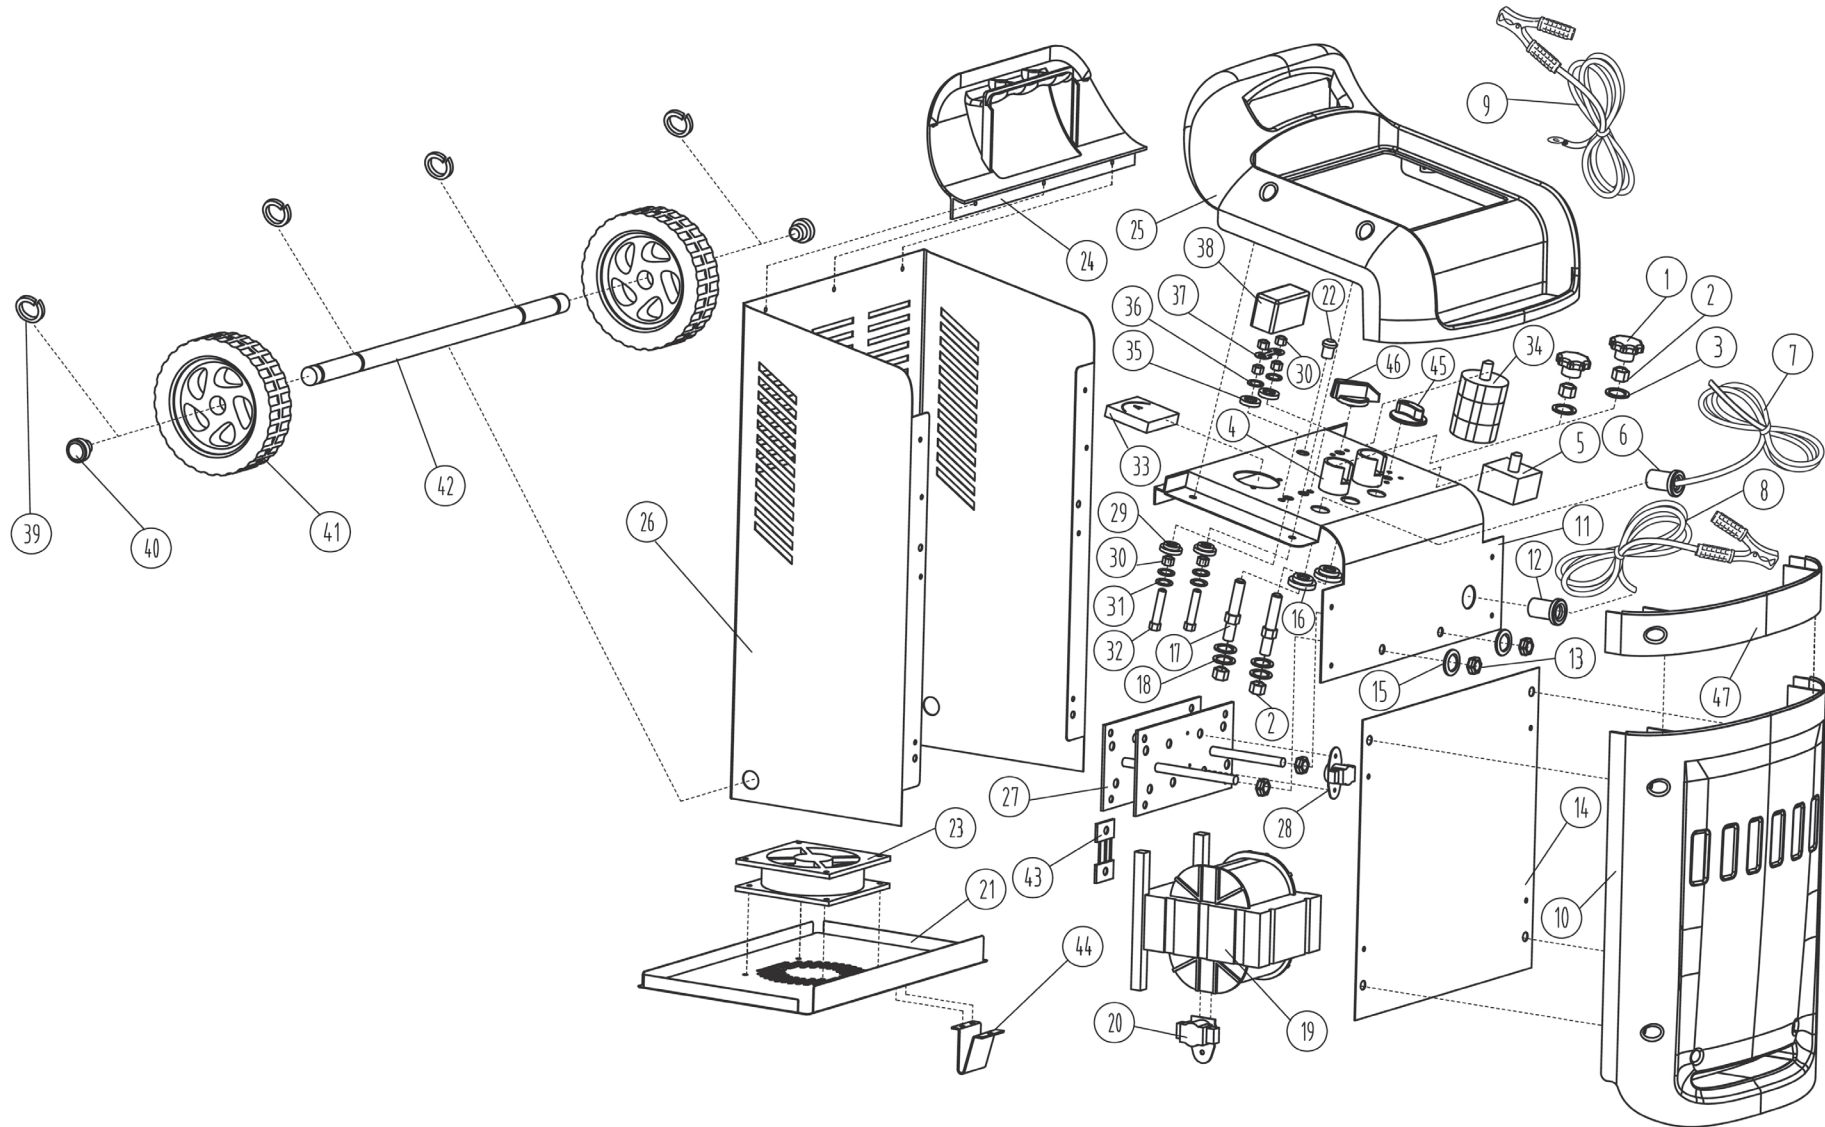

Parts Information:  
**Starter/Charger 560/90Amp 12/24V 230V**  
**Model No: START560.V2**

Sealey Group, Kempson Way, Suffolk Business Park, Bury St Edmunds, Suffolk. IP32 7AR

01284 757500

01284 703534

sales@sealey.co.uk

www.sealey.co.uk

Parts Information:  
**Starter/Charger 560/90Amp 12/24V 230V**  
**Model No: START560.V2**

Item	Part No.	Description
1	START800.01	KNOB
2	SN8.S	STEEL NUT M8 ZINC DIN934 (SINGLE)
3	FWM8.S	FLAT WASHER M8 SINGLE
4	START800.04	TERMINAL PROTECTION COVER
5	START800.05	TIMER SWITCH
6	START660.06	CABLE GRIP
7	START560V2.07	POWER CORD
8	START660.08	NEGATIVE CABLE WITH CLAMP
9	START660.09	POSITIVE CABLE WITH CLAMP
10	START560V2.10	FRONT PLASTIC PANEL
11	START560V2.11	TOP PANEL
12	START660.12	CABLE GRIP
13	SN8.S	STEEL NUT M8 ZINC DIN934 (SINGLE)
14	START800.14	COVER PANEL
15	START800.15	SERRATED WASHER 8
16	START800.16	INSULATING WASHER
17	START800.17	TERMINAL BOLT M8
18	FWM8.S	FLAT WASHER M8 SINGLE
19	START560V2.19	TRANSFORMER
20	START560V2.20	THERMOSTAT (FOR TRANSFORMER)
21	START660.21	BOTTOM PANEL
22	START660.22	OVERLOAD INDICATOR
23	START660.23	FAN
24	START800.24	HANDLE SUPPORT PANEL