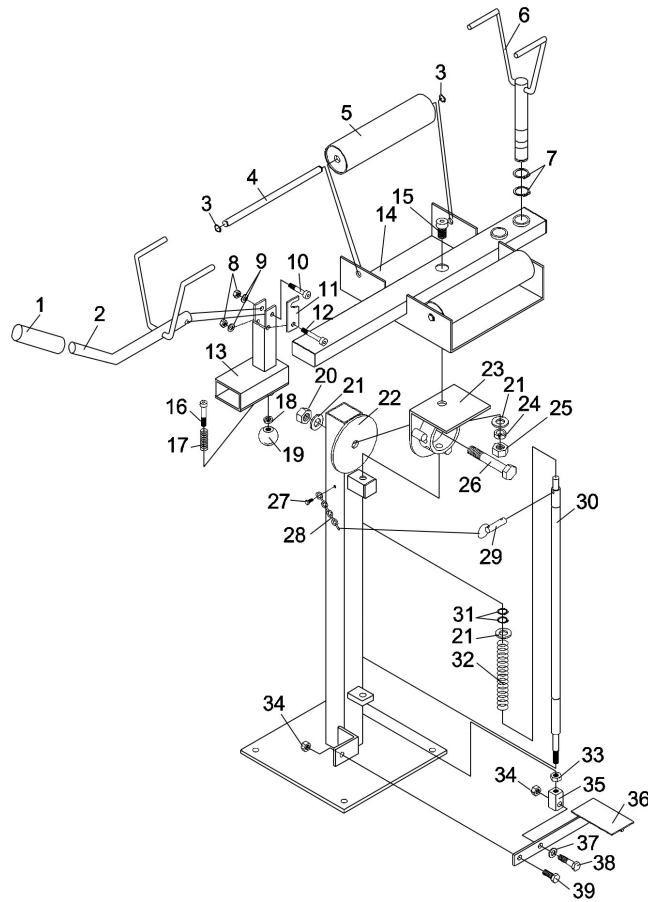

## Parts Information: Tyre Spreader with Stand - Manual Model No: TC970

Item	Part No.	Description
1	TC970.01	RUBBER GRIP
2	TC970.02	HANDLE
3	TC970.03	RETAINING RING
4	TC970.04	AXLE FOR ROLLER
5	TC970.05	ROLLER
6	TC970.06	TYRE HOOK
7	TC970.07	RETAINING RING
8	TC970.08	NYLON NUT
9	TC970.09	WASHER
10	BHSS840.S	BUTTON HEAD SOCKET SCREW M8x40 ZINC
11	TC970.11	HOOK
12	BHSS850.S	BUTTON HEAD SOCKET SCREW M8x50 ZINC
13	TC970.13	HANDLE CARRIER
14	TC970.14	ROLLER PLATFORM
15	TC970.15	SKT. HD BOLT M16X30
16	SCB1055.SB	SOCKET CAP BOLT BLACK M10x55
17	TC970.17	SPRING
18	TC970.18	NUT
19	TC970.19	SPRUNG PIN HANDLE KNOB
20	TC970.20	NYLON NUT

Item	Part No.	Description
21	TC970.21	WASHER
22	TC970.22	PEDESTAL & BASE
23	TC970.23	TILT HEAD
24	TC970.24	SPRING WASHER
25	TC970.25	NUT
26	TC970.26	BOLT M16X90
27	SS612.S	HEX HEAD SET SCREW M6x12mm SINGLE
28	TC970.28	CHAIN
29	TC970.29	SAFETY PIN
30	TC970.30	UPRIGHT SHAFT
31	TC970.31	RETAINING RING
32	TC970.32	SPRING
33	TC970.33	NUT
34	TC970.34	NYLON NUT
35	TC970.35	LINK BLOCK
36	TC970.36	TILT PEDAL
37	TC970.37	WASHER
38	SS1025.S	HEX HEAD SET SCREW M10x25mm SINGLE
39	TC970.39	BOLT M10X40